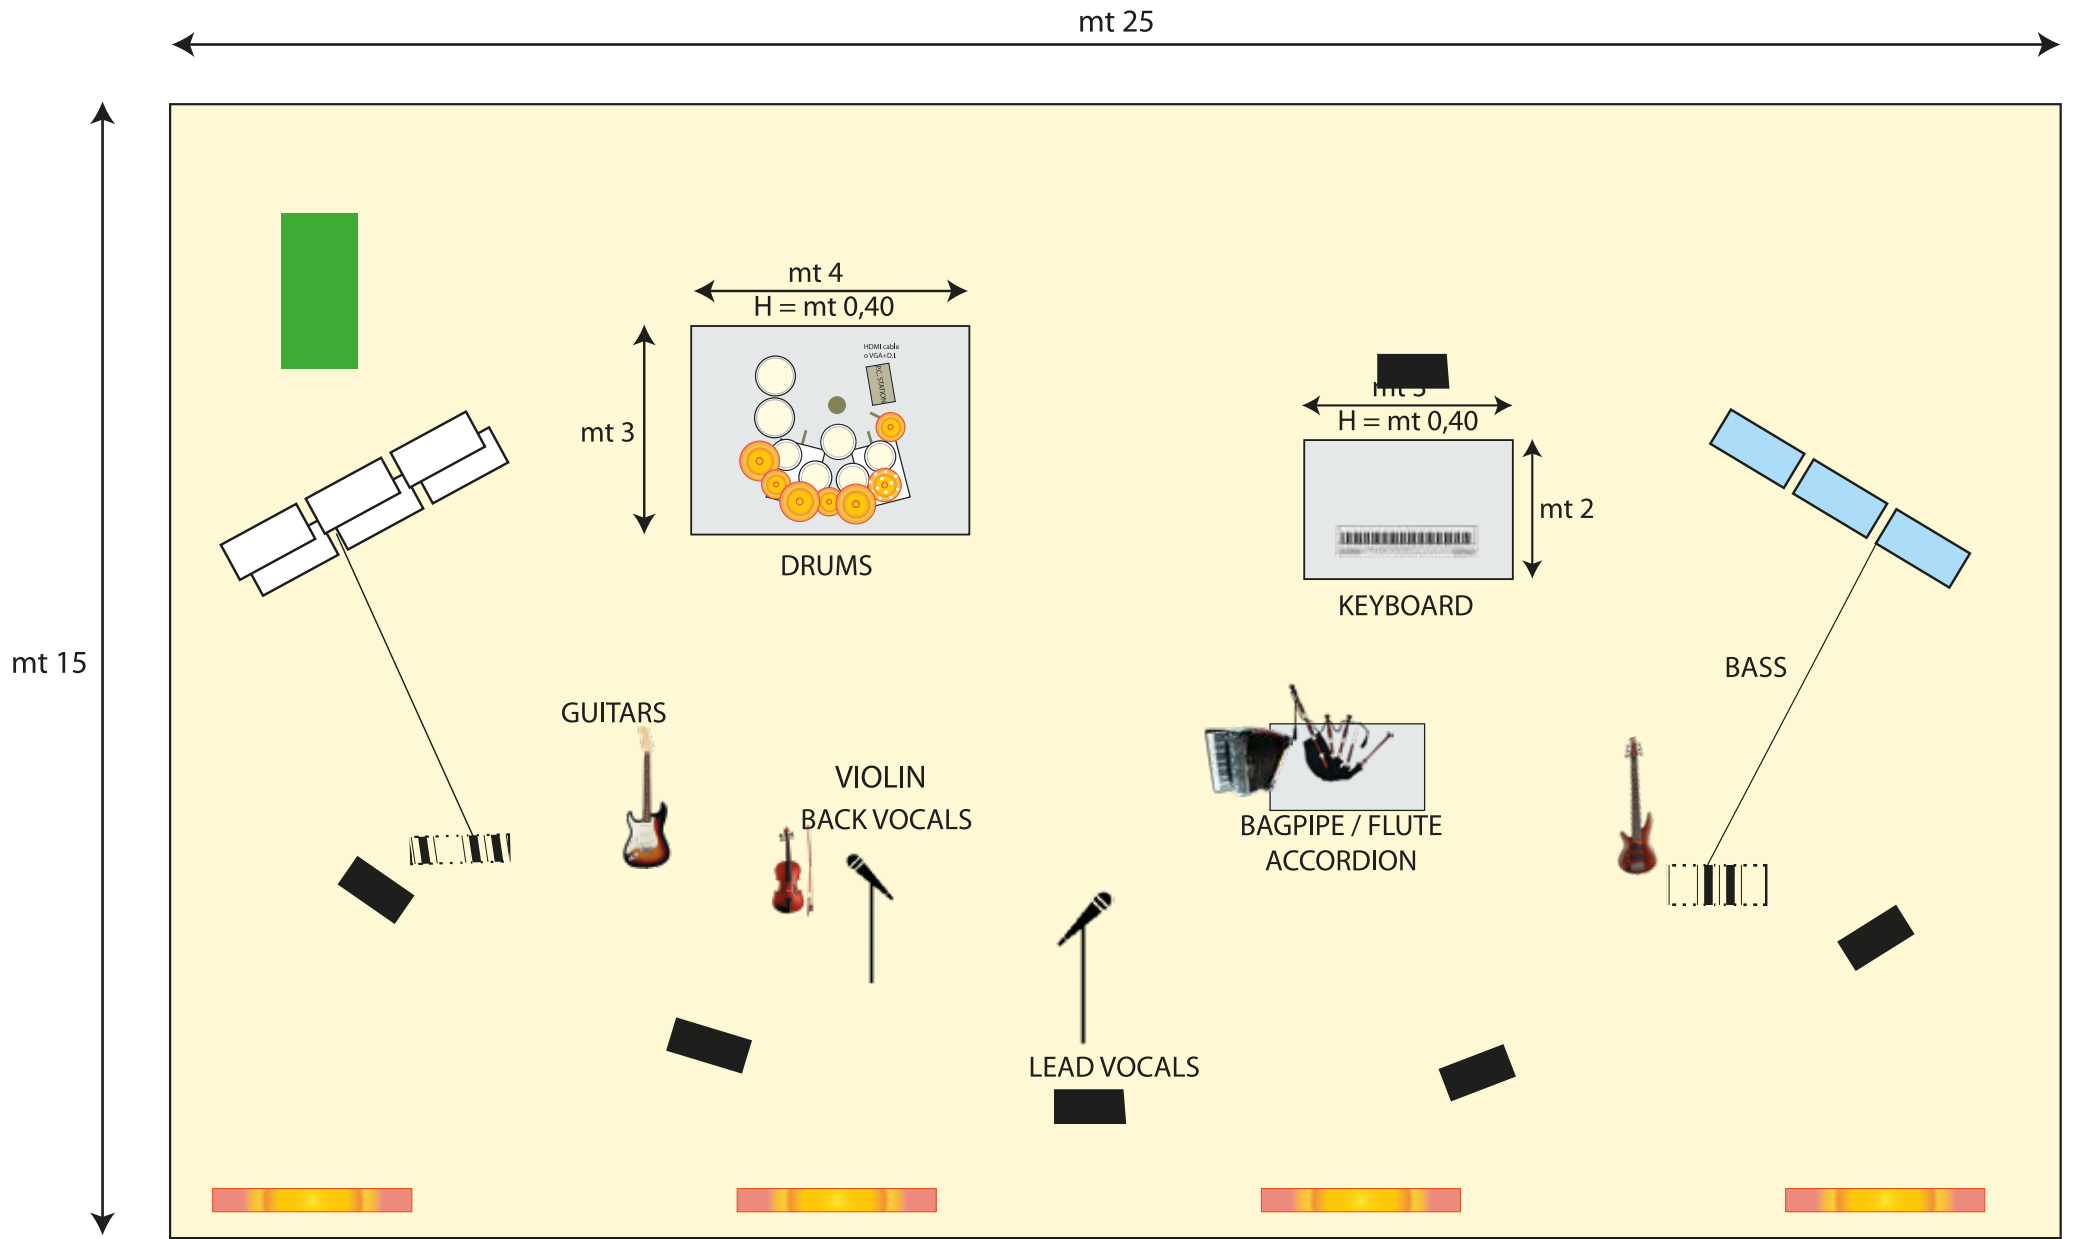

SYMBOLS LEGEND

- MONITOR
- GUITAR AMP
- BASS AMP
- FIRE WORKS
- STAGE MIXER

Scale 1:100

**RING / AMERICANA**  
H mt 7

**Small STAGES**  
video / lighting mixer H mt 1,20