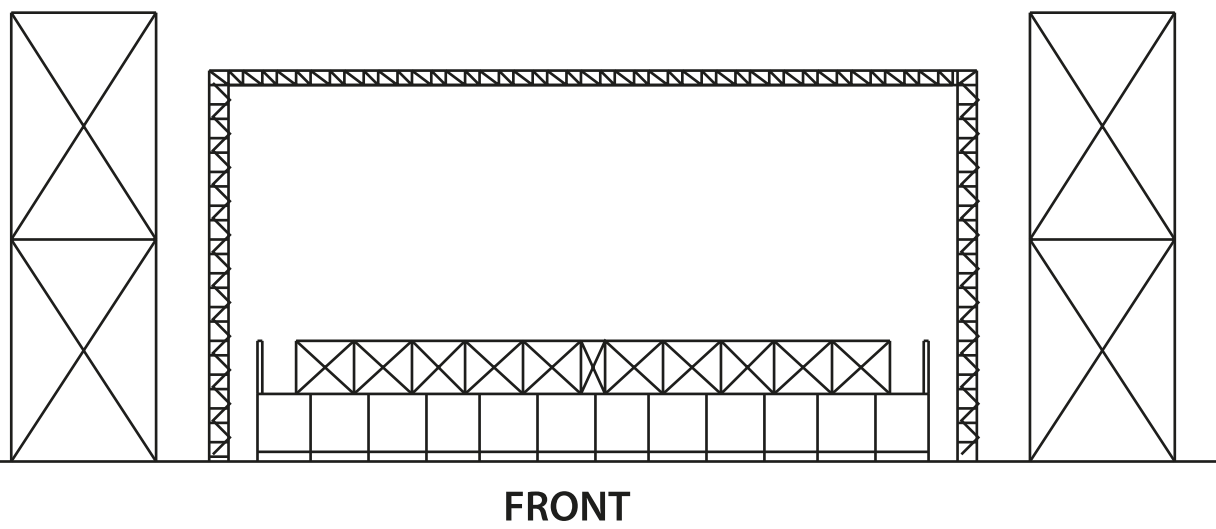

SYMBOLS LEGEND

- MONITOR
- GUITAR AMP
- BASS AMP
- FIRE WORKS
- STAGE MIXER

Scale 1:100

**RING / AMERICANA**  
H mt 7

**Small STAGES**  
video / lighting mixer H mt 1,20