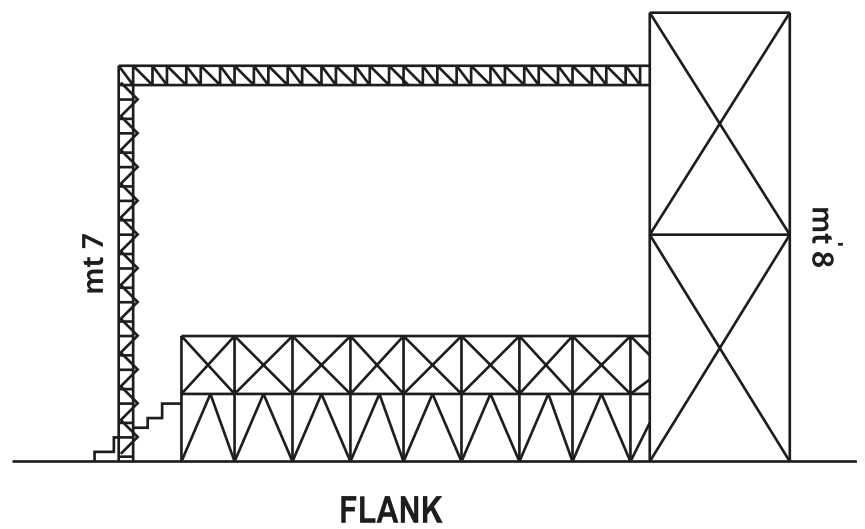

SYMBOLS LEGEND

- MONITOR
- GUITAR AMP
- BASS AMP
- FIRE WORKS
- STAGE MIXER

Scale 1:100

**RING / AMERICANA**  
H mt 7

**Small STAGES**  
video / lighting mixer H mt 1,20