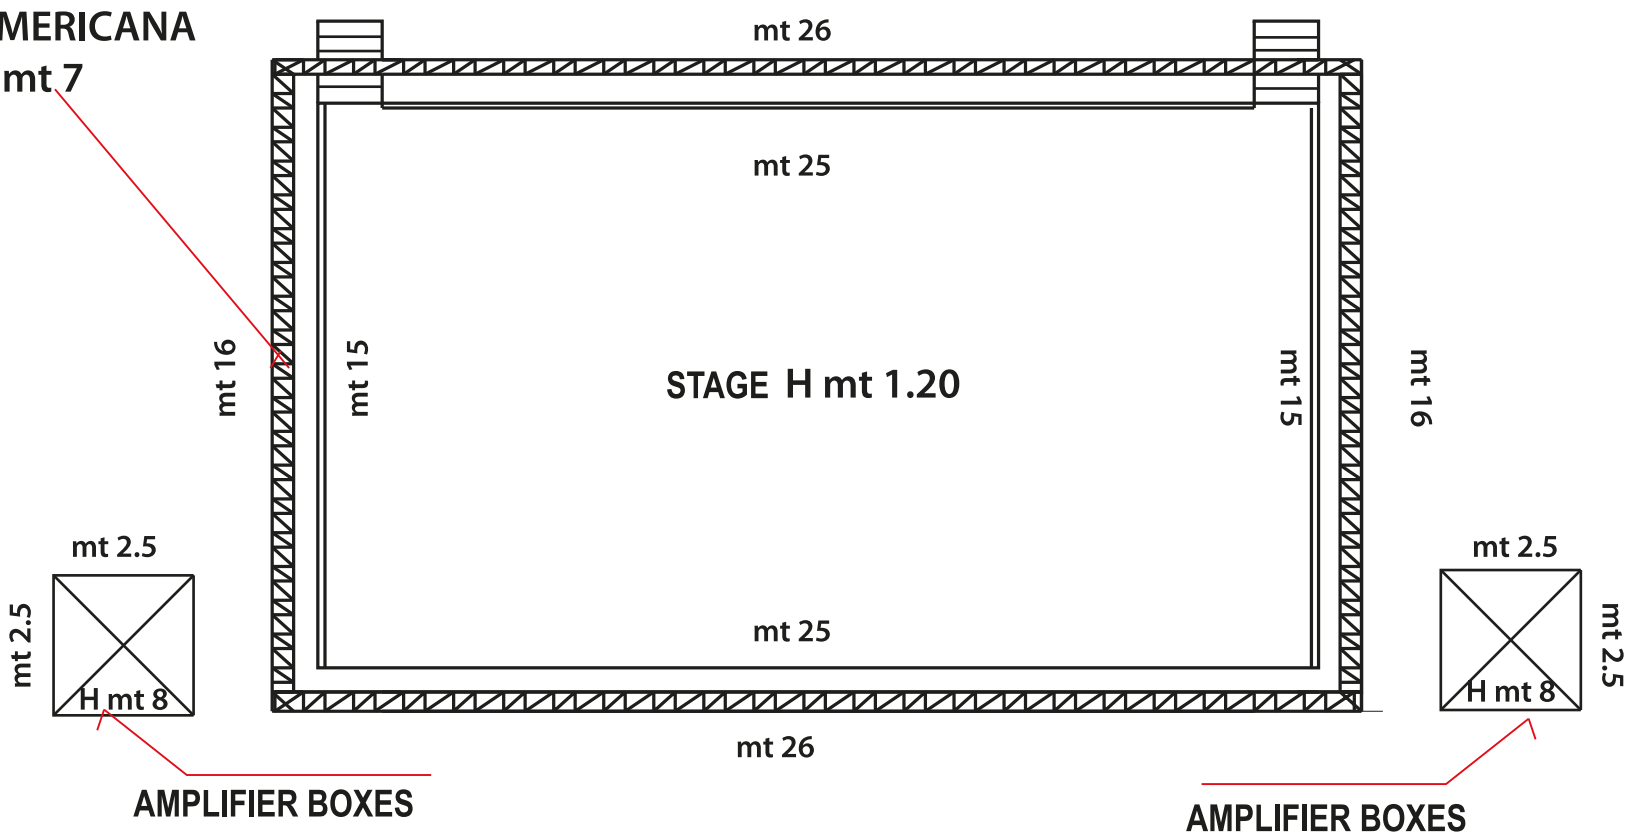

SYMBOLS LEGEND

- MONITOR
- GUITAR AMP
- BASS AMP
- FIRE WORKS
- STAGE MIXER

Scale 1:100

**RING / AMERICANA**  
H mt 7

**Small STAGES**  
video / lighting mixer H mt 1,20